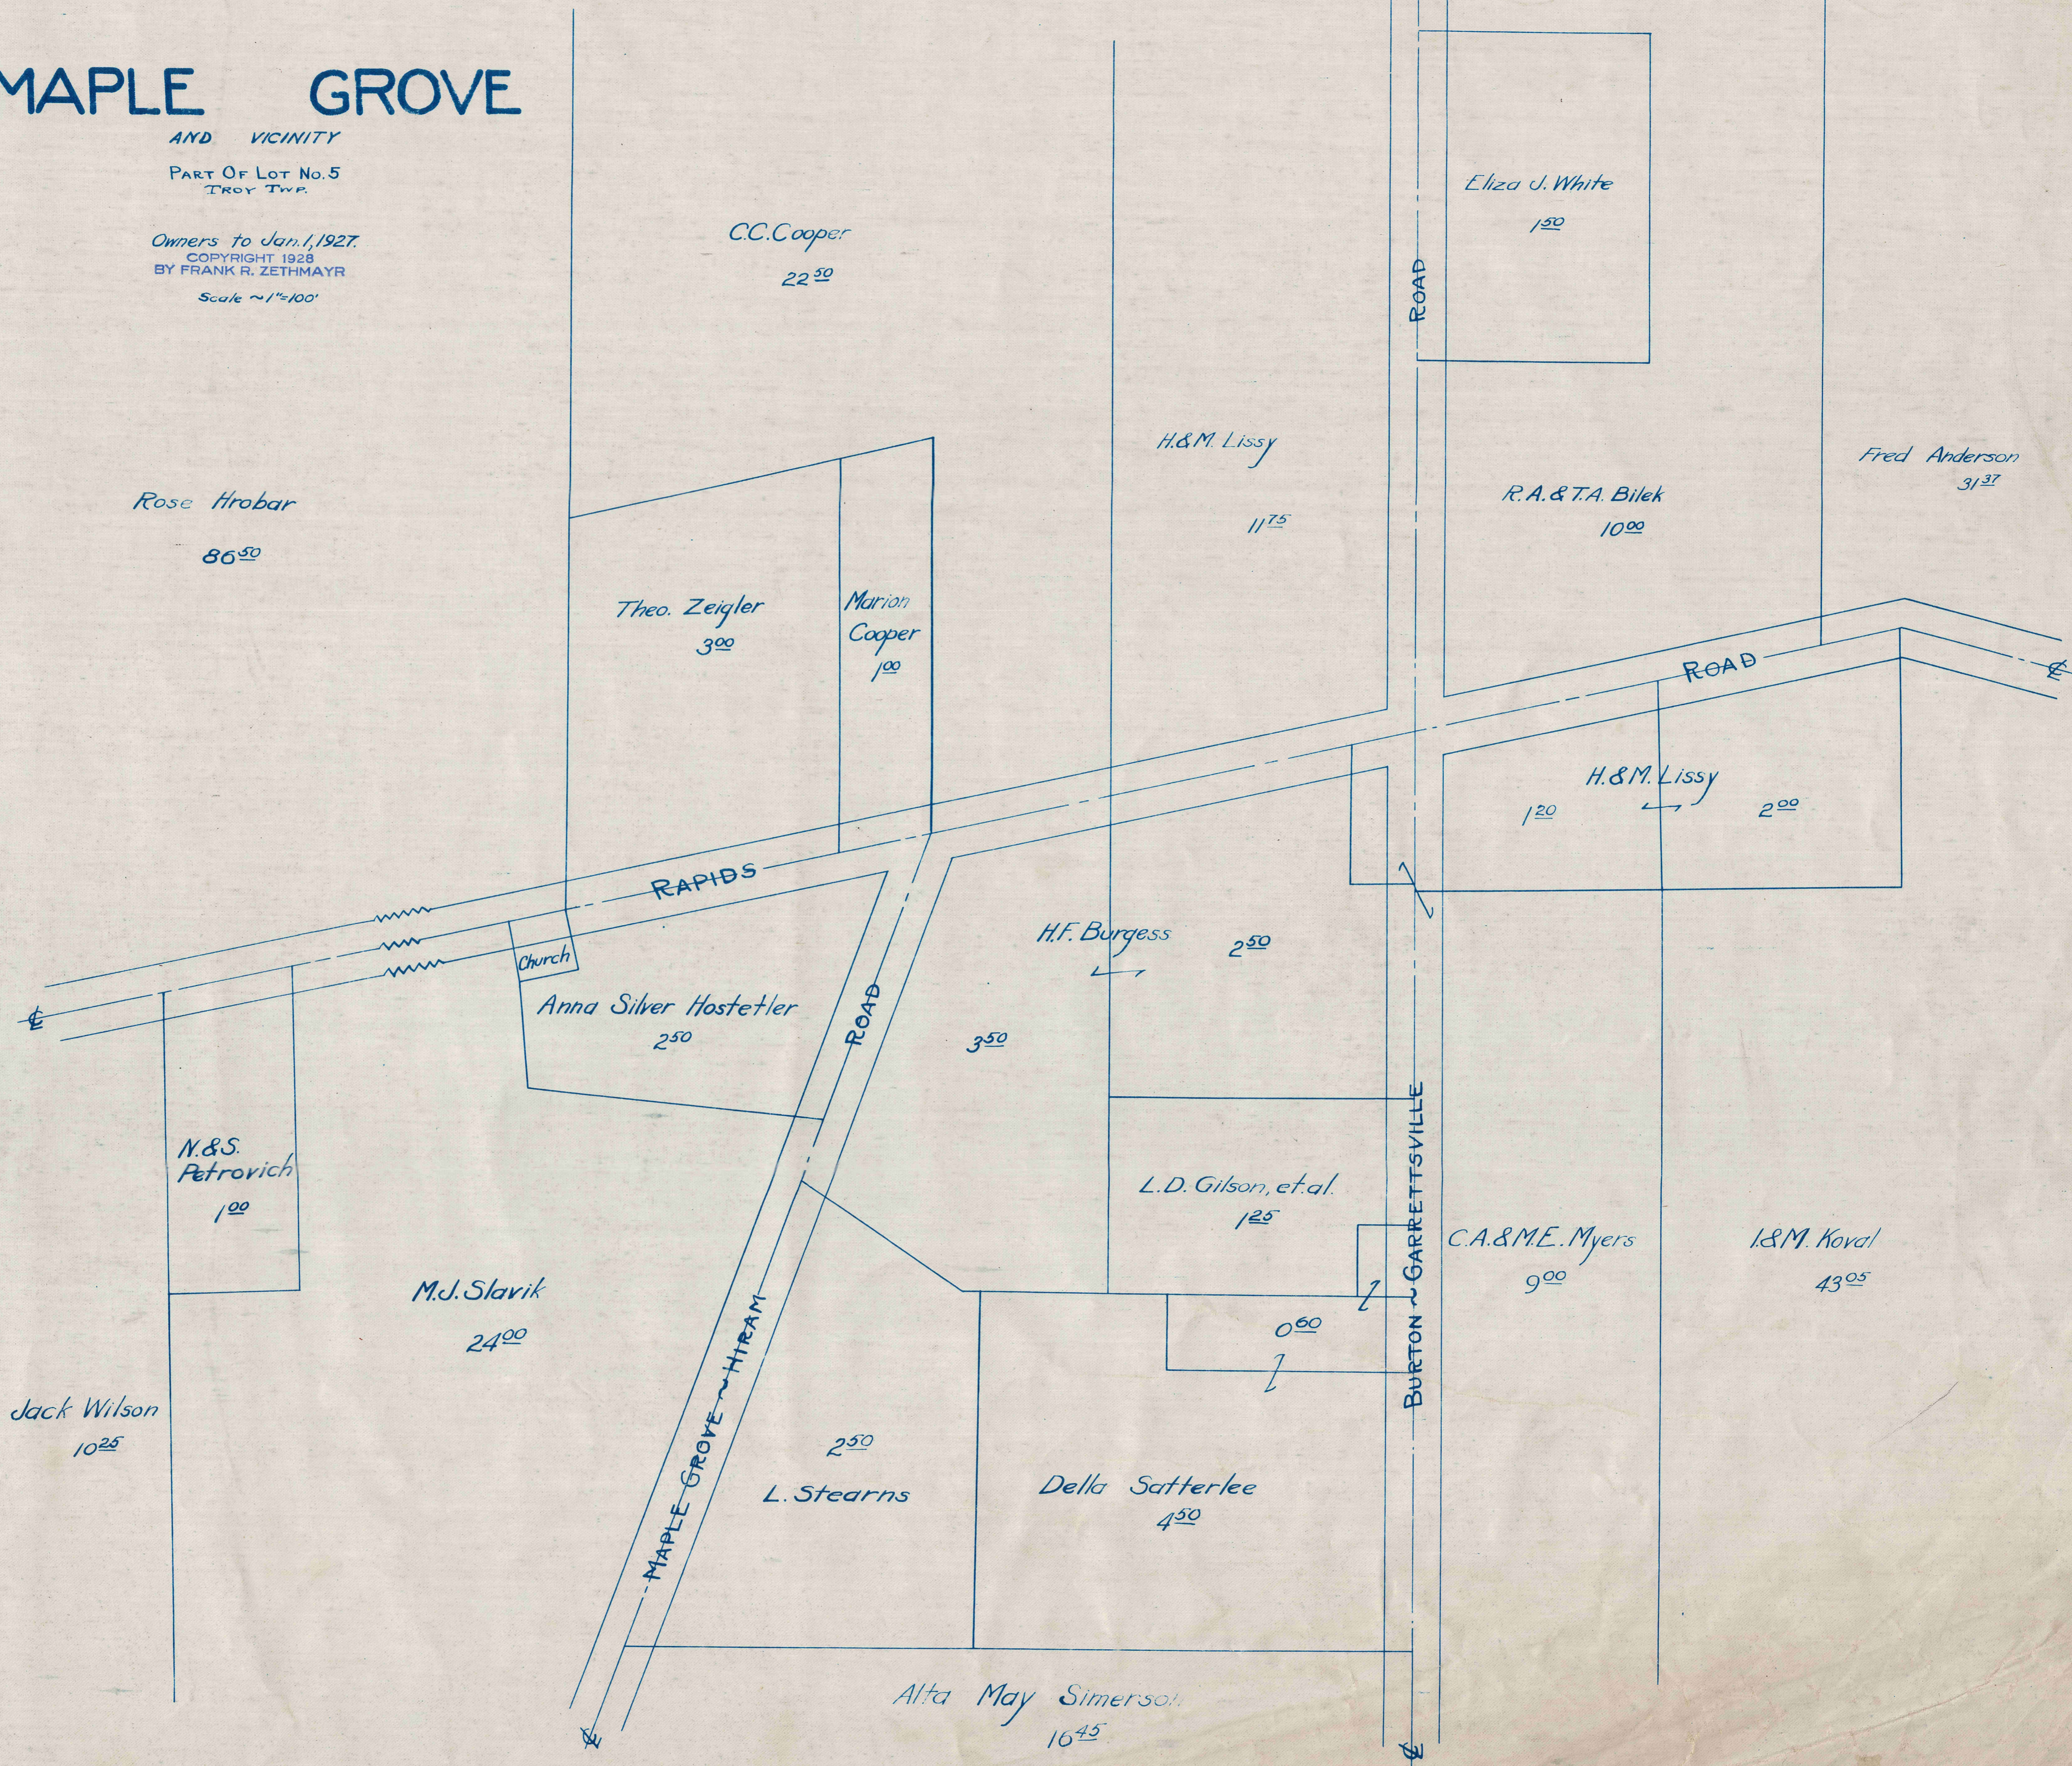

MAPLE GROVE

AND VICINITY

PART OF LOT No. 5
TROY TWP.

Owners to Jan. 1, 1927.
COPYRIGHT 1928
BY FRANK R. ZETHMAYR
Scale ~ 1"=100'

TROY CENTER

PART OF LOT No. 13
 Owners to Jan. 1, 1927
 Scale 1" = 100'

COPYRIGHT 1928
 BY FRANK R. ZETHMAYR