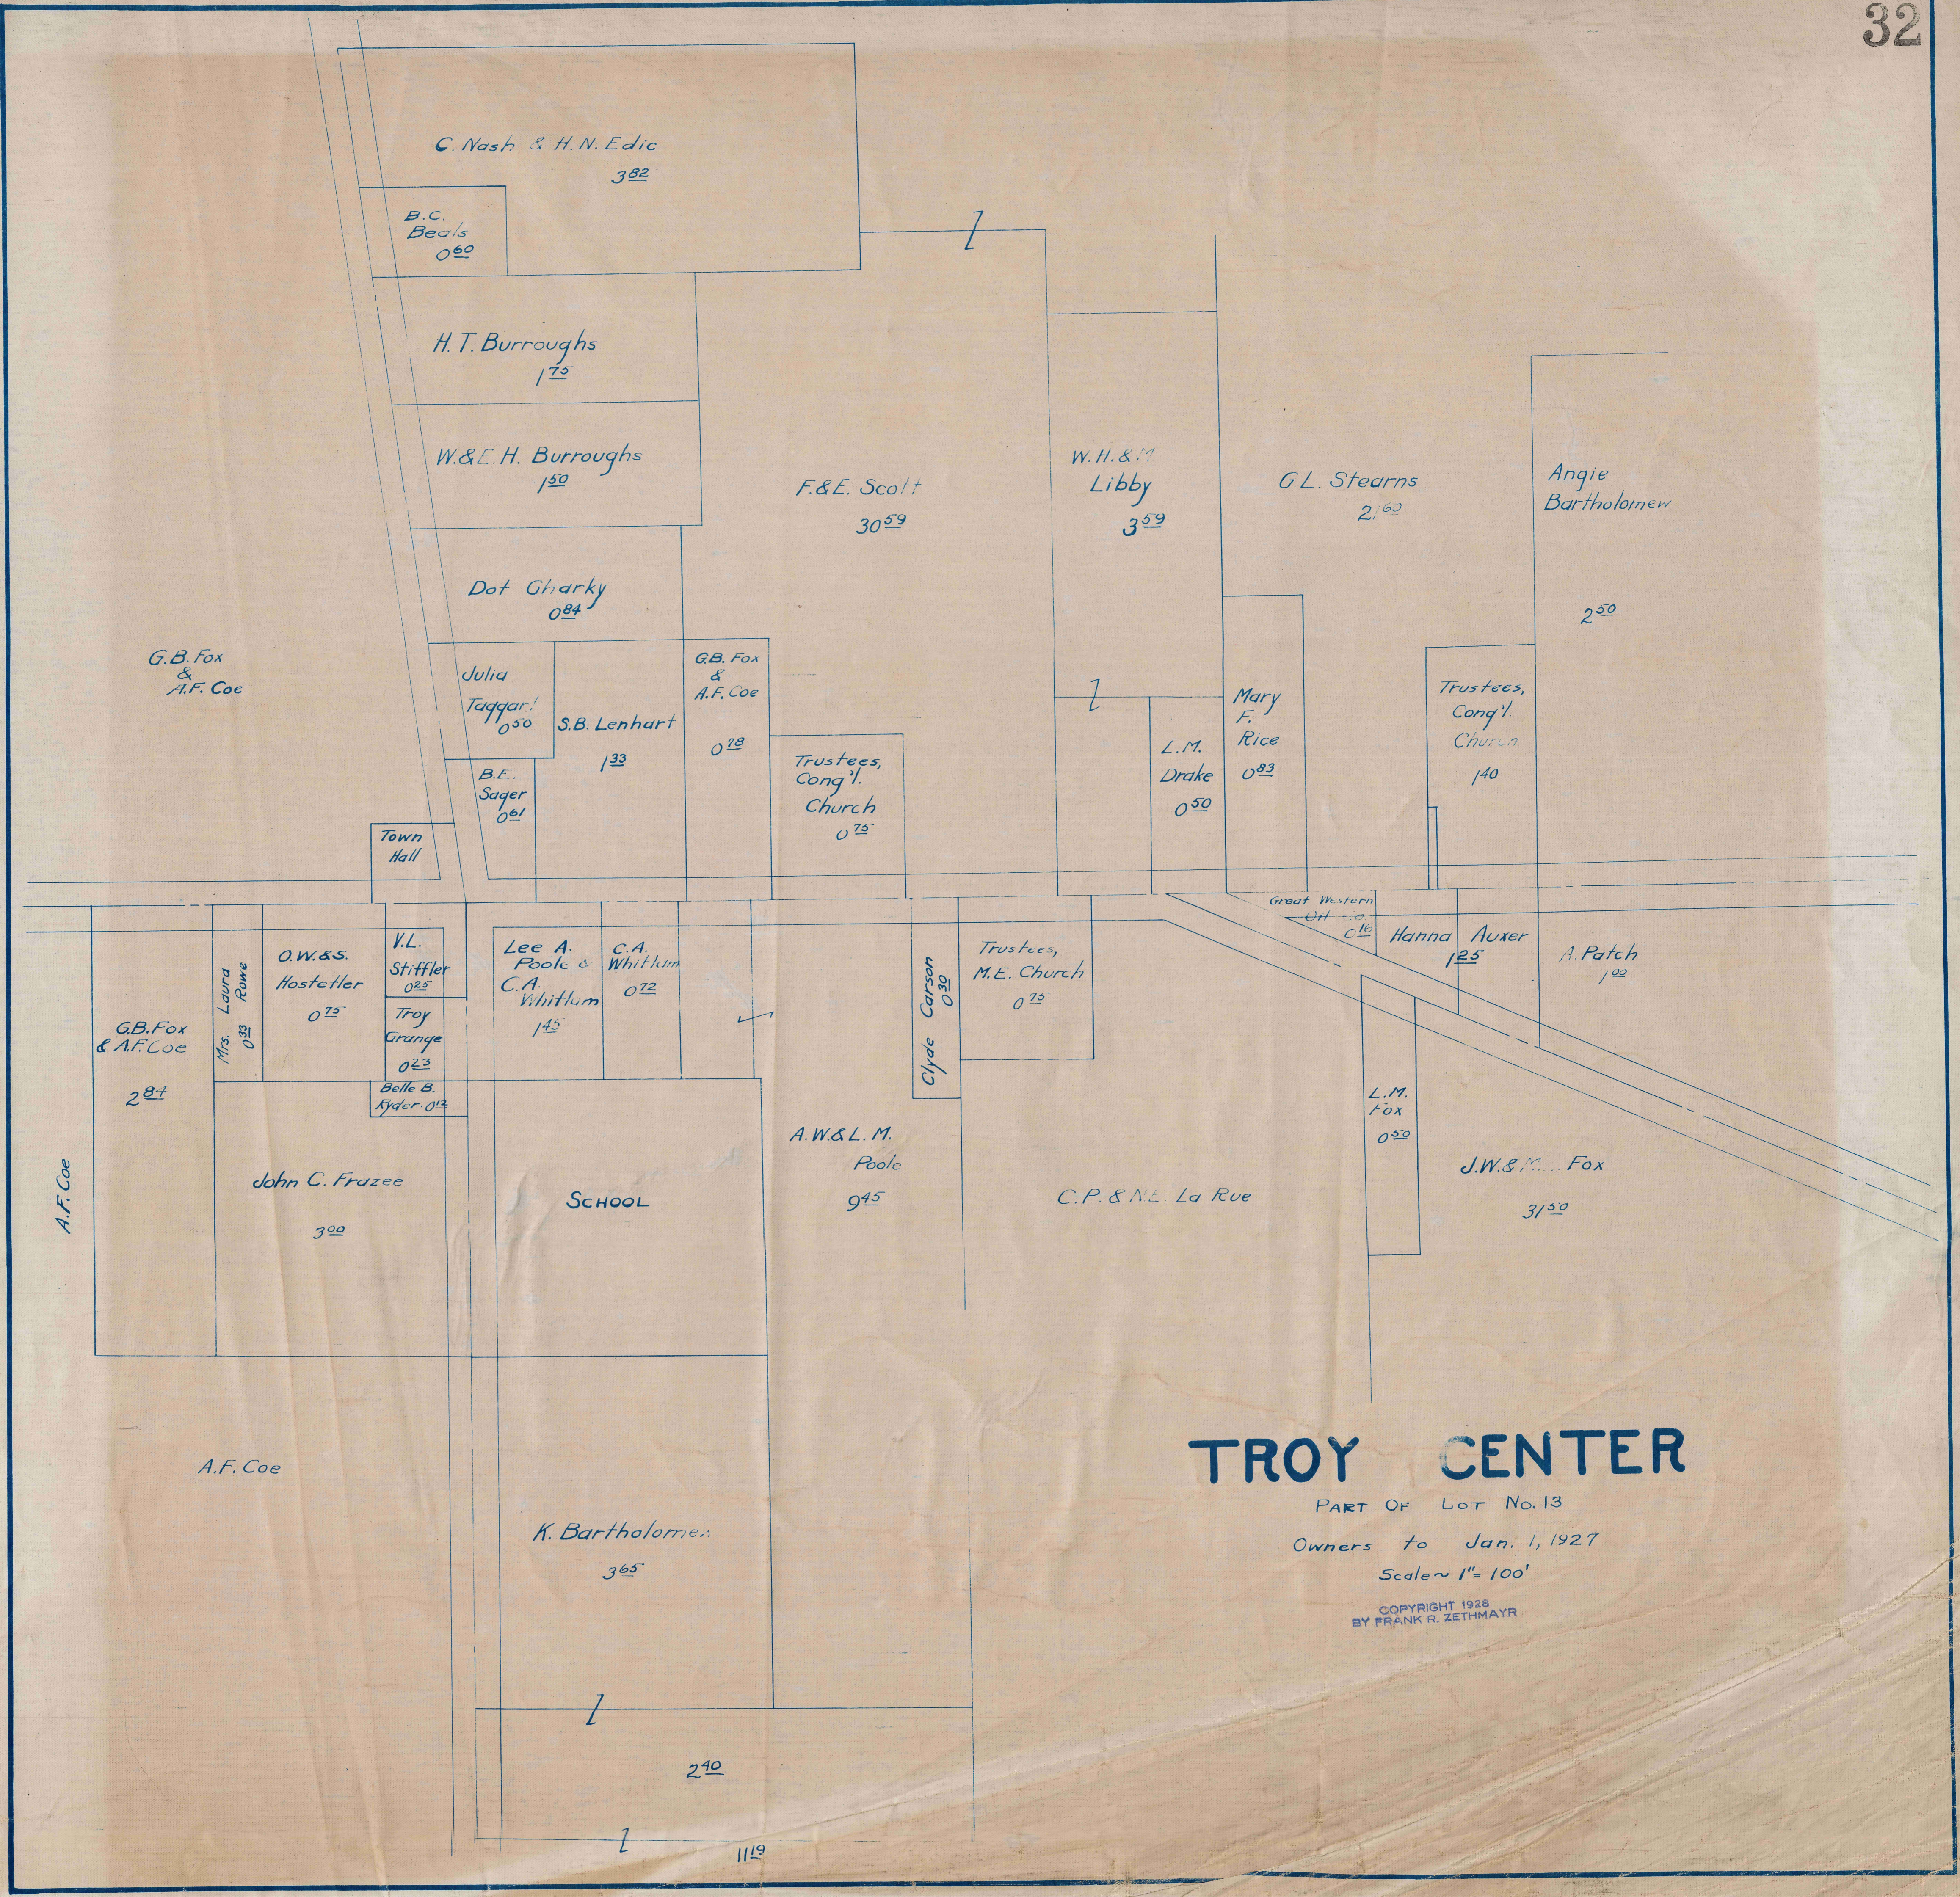

MAPLE GROVE

AND VICINITY

PART OF LOT No. 5
TROY TWP.

Owners to Jan. 1, 1927.
COPYRIGHT 1928
BY FRANK R. ZETHMAYR
Scale ~ 1"=100'

TROY CENTER

PART OF LOT No. 13
 Owners to Jan. 1, 1927
 Scale 1" = 100'

COPYRIGHT 1928
 BY FRANK R. ZETHMAYR